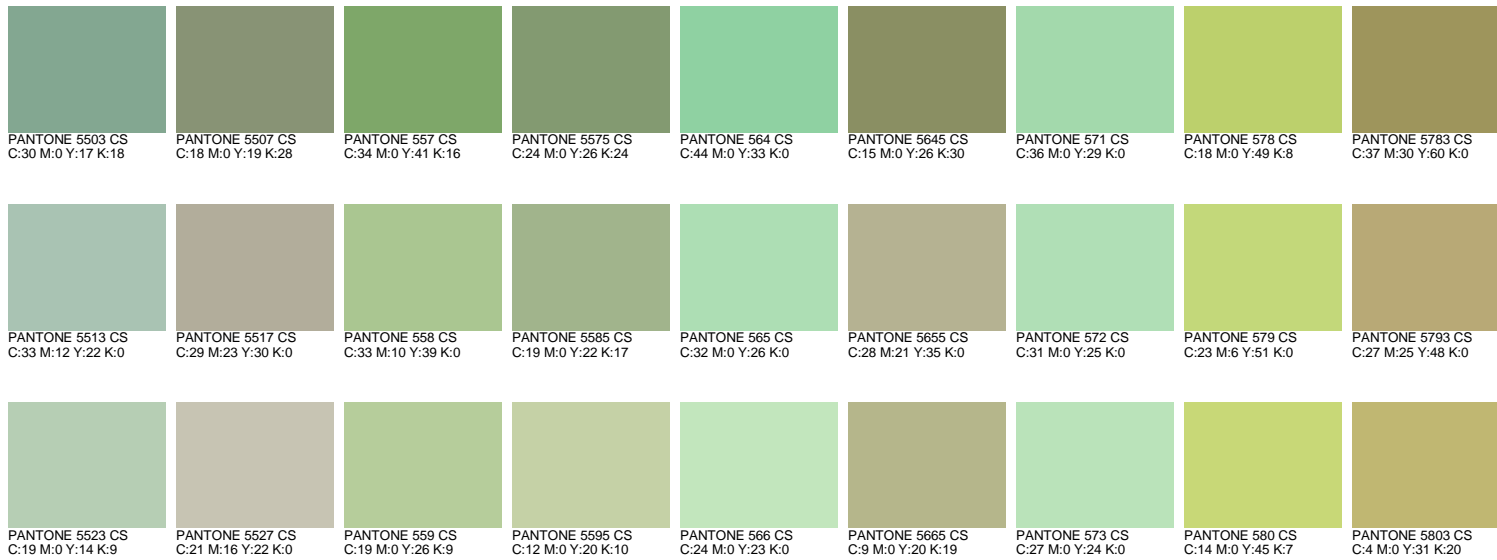

re the property of Pantone, Inc Hardcopies of PANTONE Color Charts and reproductions thereof, MAY NOT BE SOLD in any form and Pantone, Inc. is not responsible for any modifications made to such Charts which have not been approved by Pantone, Inc.